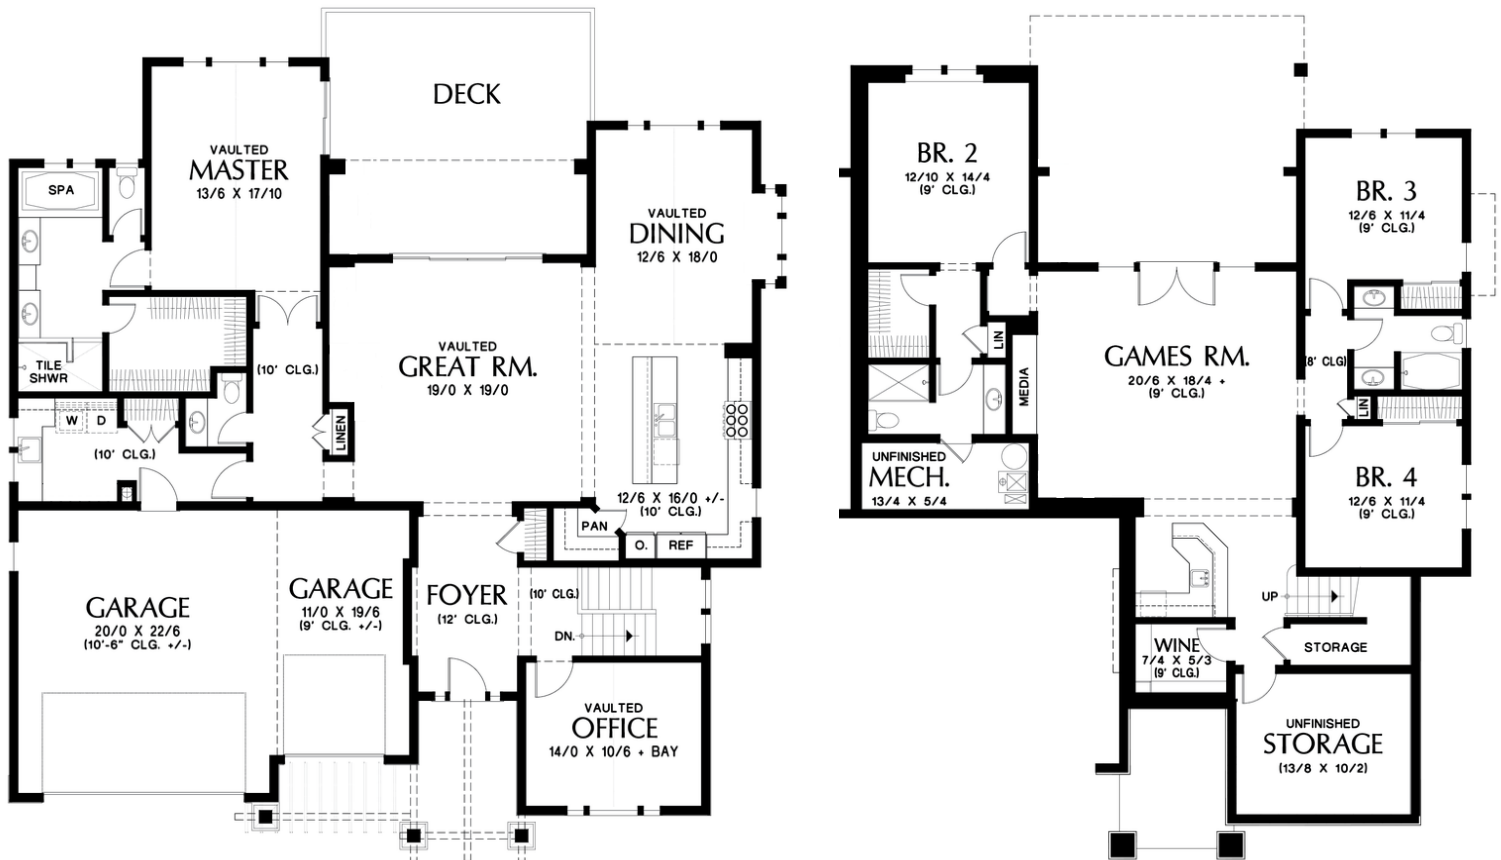

# The Brookside

FROM THE CRAFTSMAN COLLECTION

### SQUARE FOOTAGE

Main Level	2079
Lower Level	1547
<b>Total Finished</b>	<b>3626</b>
Unfinished Lower Level	210
Covered Porches	293
Garage	691

www.ArthurMiltonHomes.com  
info@ArthurMiltonHomes.com