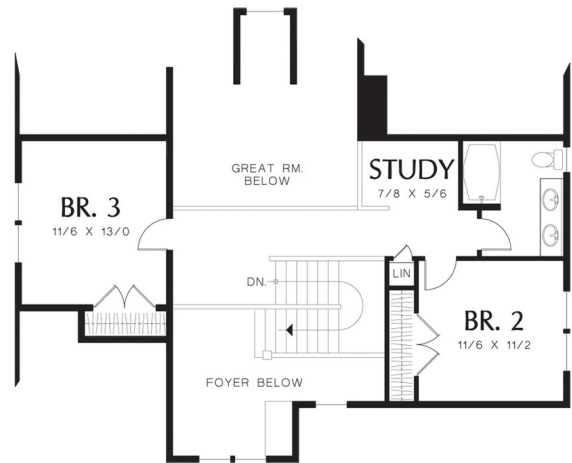

The Drakewood

FROM THE CRAFTSMAN COLLECTION

www.ArthurMiltonHomes.com
info@ArthurMiltonHomes.com

Arthur Milton Homes

SQUARE FOOTAGE	
Main Level	1879
Upper Level	628
Total Finished	2507
Covered Porches	224
Garage	455